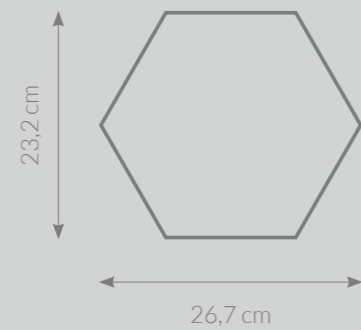

Hexa Seven

23,2 x 26,7 cm · 9" x 10"

HEXA SEVEN IS AVAILABLE IN WARM AN COLD COLOURS
HEXA SEVEN ESTÁ DISPONIBLE EN COLORES CÁLIDOS Y FRÍOS

24 DESIGNS / 24 DISEÑOS