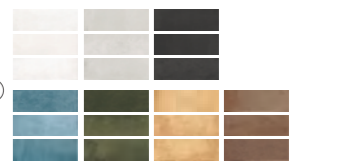

B118 Connection Warm Matt 29,5 x 59,5 Rect.

P136 Mosaico Seven Beige Matt 18,7x28,7

B68 Hexa Seven Warm Matt 23,2 x 26,7

B121 Vita Shiny 5,2 x 16

B121 Vita Matt 5,2 x 16

7 colours - White, Pearl, Black, Blue, Green, Yellow, & Terra.