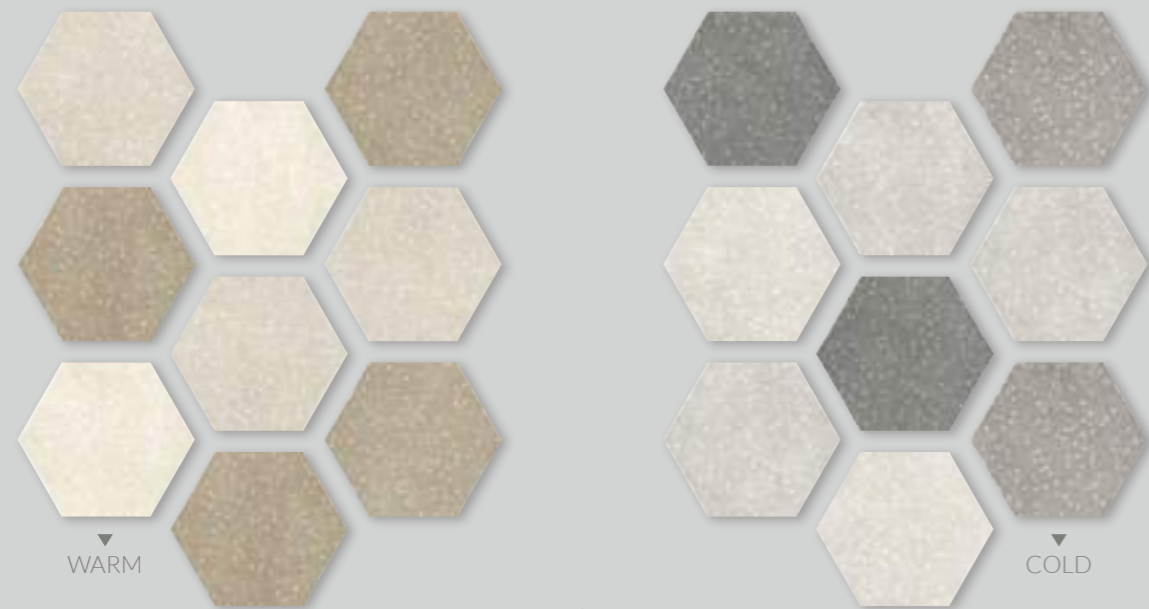

Hexa Seven

23,2 x 26,7 cm · 9" x 10"

HEXA SEVEN IS AVAILABLE IN WARM AN COLD COLOURS
HEXA SEVEN ESTÁ DISPONIBLE EN COLORES CÁLIDOS Y FRÍOS

24 DESIGNS / 24 DISEÑOS

The hexagon is a perfect form found in nature. You only have to look closely at the environment to see its manifestations in places that govern the cycle of life, like in honeycombs or in some stony landscapes eroded by the force of the sea. Seven uses the hexagon to introduce the creative expression in the form of small pieces that combine the strength of nature with singleness of neutral colours. This is Hexa.

El hexágono es una forma perfecta de la naturaleza. Solo cabe divisar detenidamente nuestro entorno para ver sus manifestaciones en lugares que rigen el ciclo de la vida, como en los panales de las abejas o en algunos paisajes pétreos erosionados por la fuerza del mar. Seven toma el hexágono como forma para presentar la emoción decorativa en forma de pequeñas piezas que combinan la fuerza de la naturaleza con la sencillez de los colores neutros. Así es Hexa.